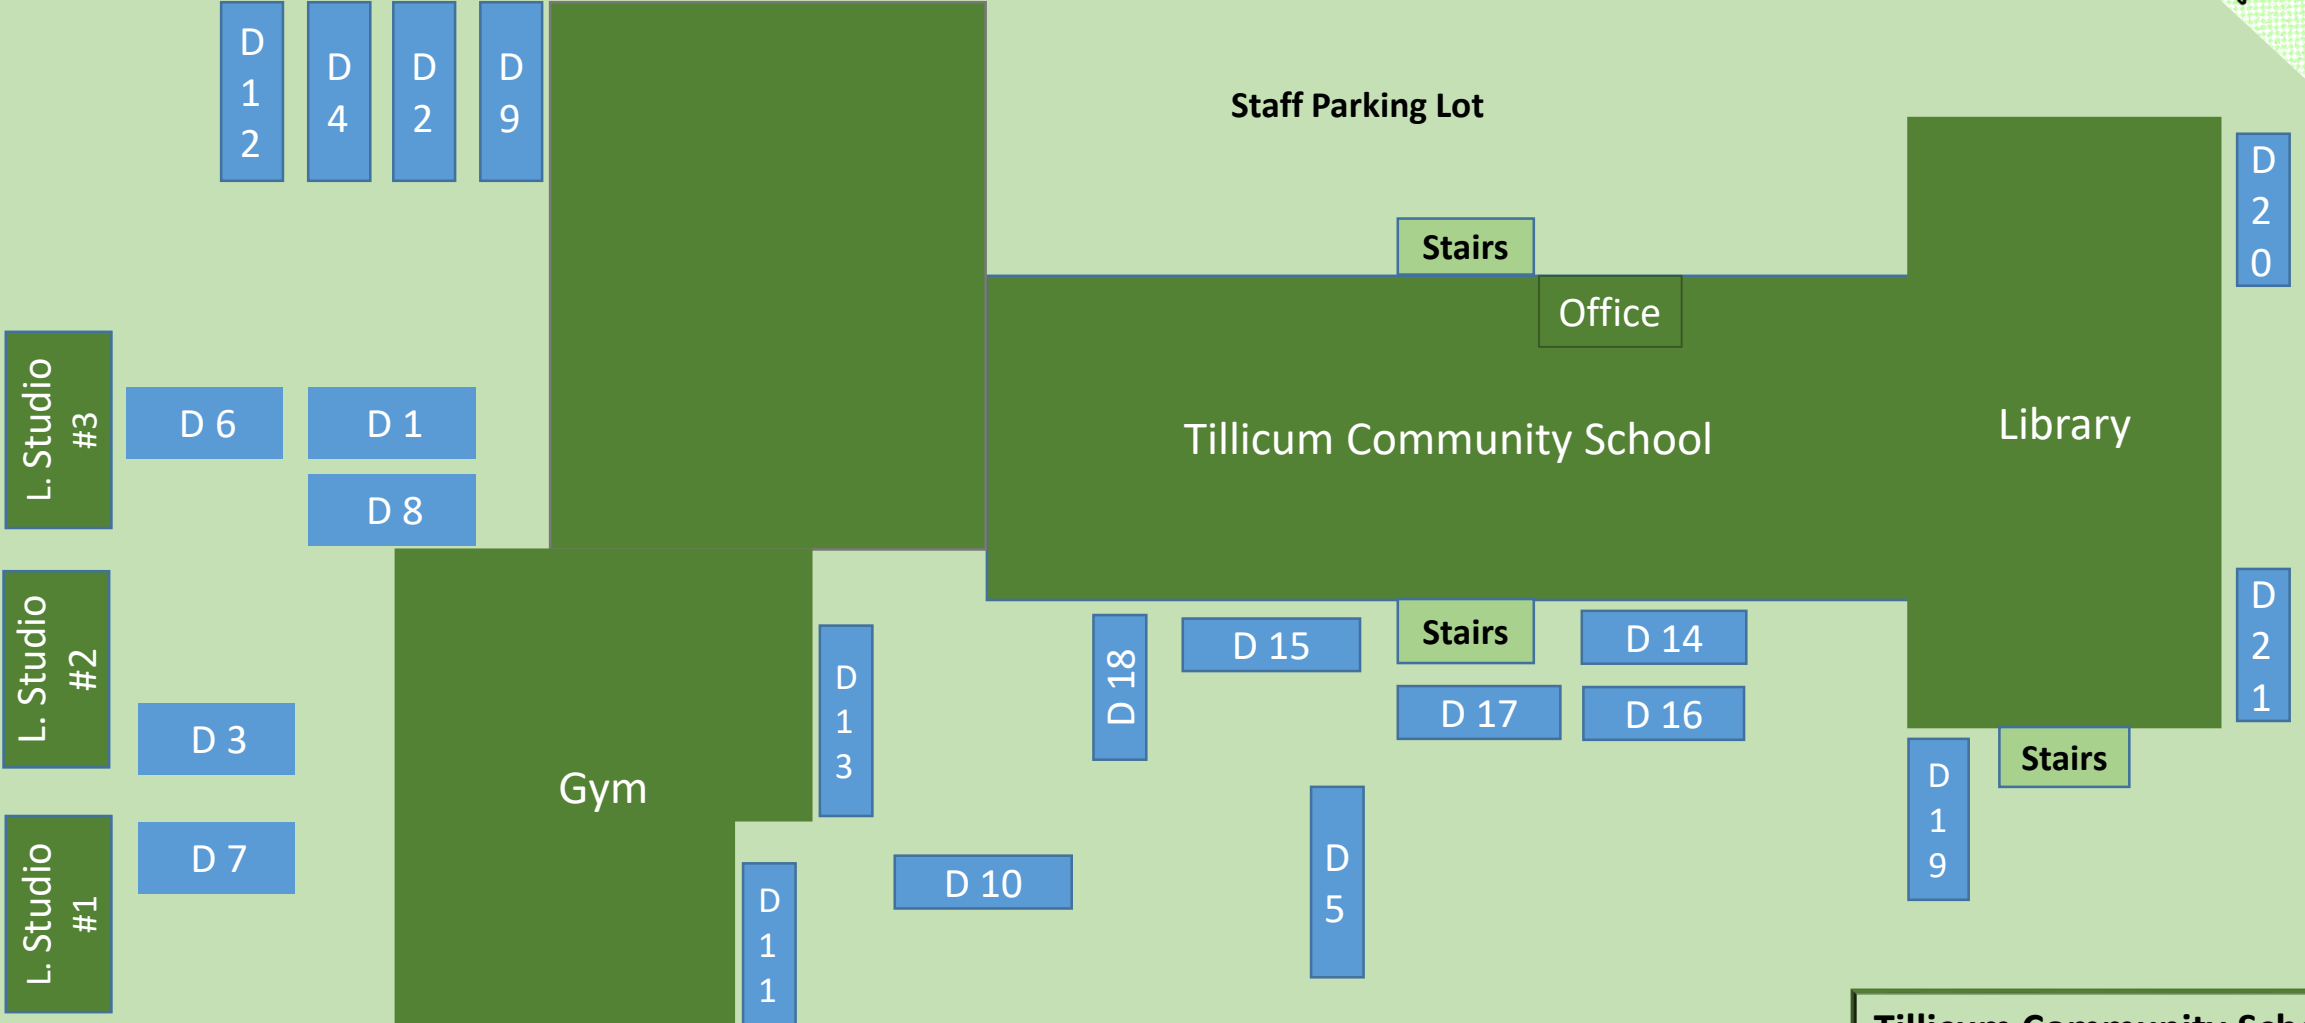

Albina Street

Staff Parking Lot

Maddock Field

Burnside Field

Orillia Street

Tillicum Community School
 3155 Albina Street
 Victoria, BC V9A 1Z6
 250-386-1408 2023-2024